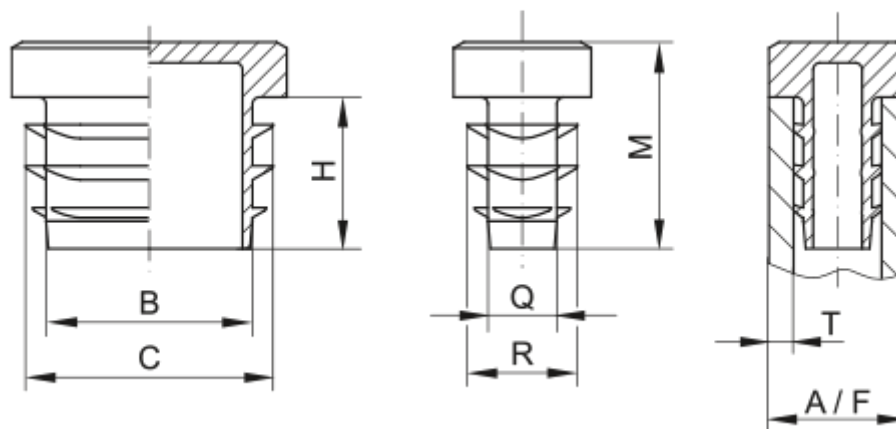

# Data Sheet

Article number: 59GPN270R40203

Description: KLEE Square plugs GPN 270 - 40x20 (Wall thickness 3)

## Measures

A = 40x20

B = 32

C = 36

H = 14

M = 19

Q = 12

R = 16